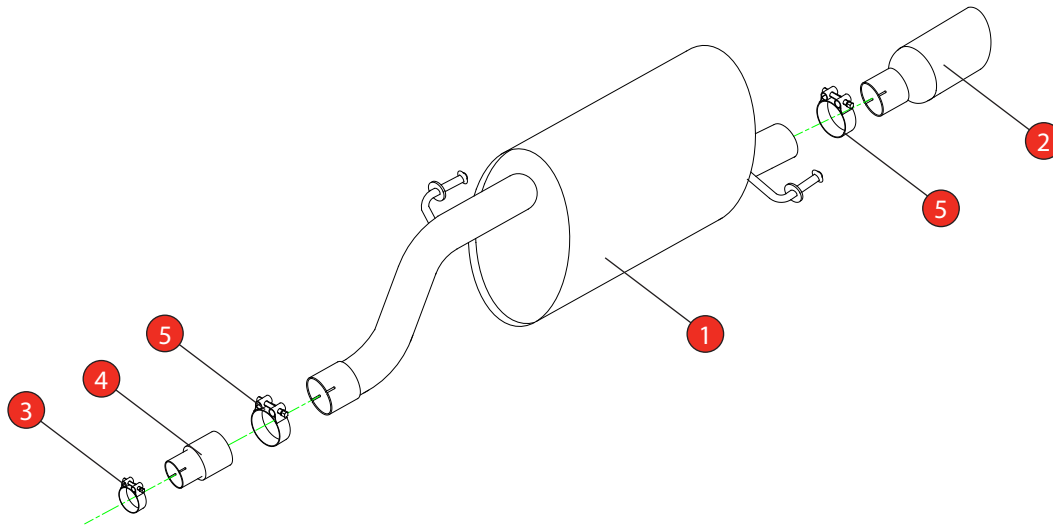

Car	Vauxhall Corsa 'E' Excite 1.0T	Part No.	SVXB066
Year	2014-Current	Fit Kits	260FK
Notes	Where not supplied use original fittings	Features	Pipe Diameter:- 63.5mm / 2.5"

Estimated Fitting Time: 60 Minutes

NO.	PART NO.	DESCRIPTION	QTY
1	861GM	Rear Silencer	1
2	Z023.10061	Ø100mm Polished Daytona Trim	1
Fit Kit			
3	Z016.10003	47-51mm Clamp	1
4	AD08	Adaptor	1
5	Z016.10064	65mm H/D Clamp	2

E-MARK	N/A
DATE	25/11/16
ISSUE	00
AUTHORISED	M.Ydlibi

NOTE: ENSURE SCORPION SYSTEM IS CLEAR OF MOVING PARTS AND ALL ORIGINAL FUNCTIONS WORK CORRECTLY.

STAY CONNECTED TO RED POWER.